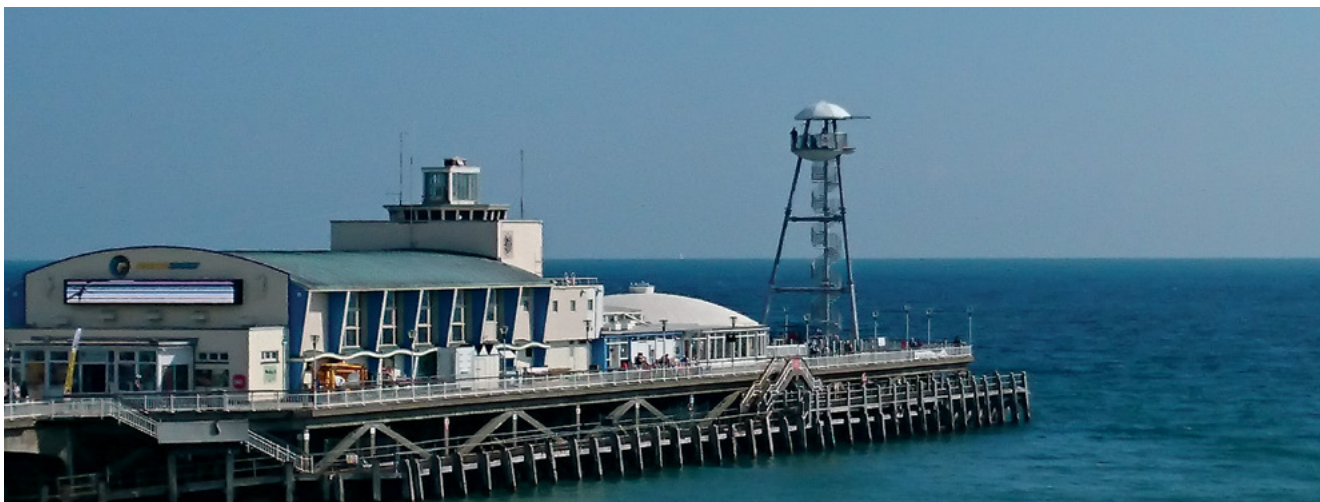

# WALLTOPIA

VIEWPOINT PLATFORMS

# SEE THE WORLD FROM ABOVE

- Introduce your audience to breathtaking sceneries
- Experience the thrill of heights and beauty of nature
- Facility made by a skillful team with over 18 years of experience in steel construction and high altitude work
- In compliance with Eurocode and your local building standards