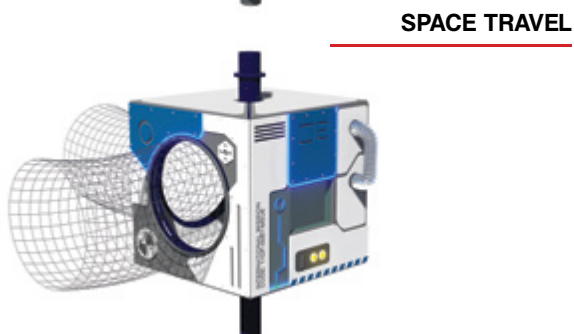

FAIRY LAND

VILLAGE ADVENTURE

INDUSTRIAL WORLD

MONSTER

POLICE STATION

WILD SAFARY

SPACE TRAVEL

STEAMPUNK

BOOMBOX

AMERICAN STYLE

FREE STANDING & EASILY PAIRED

The Adventure Trail is an amazing attraction by itself - it entertains children for hours and hours. But it can also be paired with other entertainment attractions. It makes a great combination with slides, ropes courses and Walltopia's Cloud Climb attraction. And of course, we are always open to exploring new possibilities to integrate it with an attraction of a clients' choice.