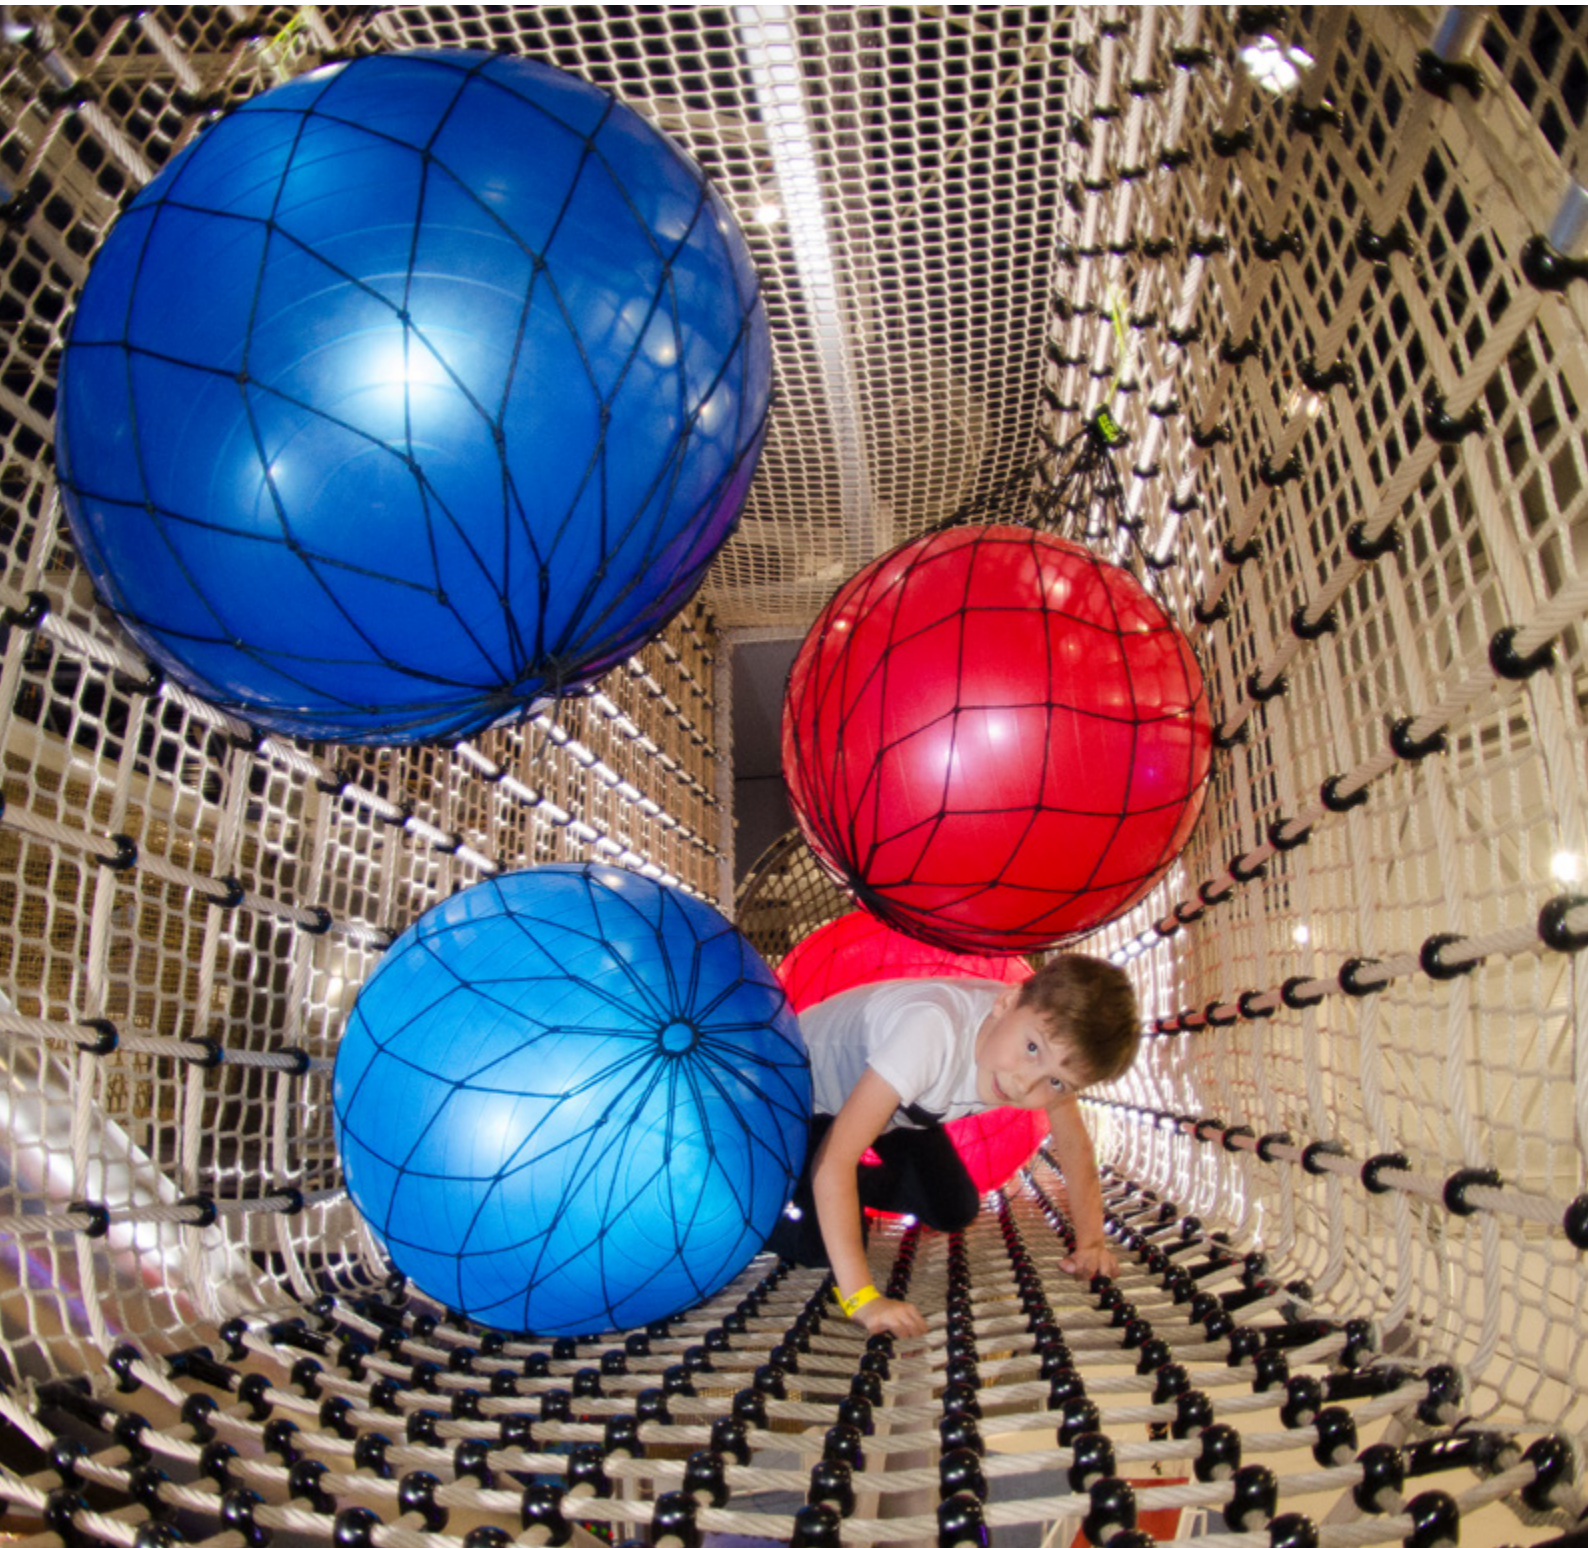

WALLTOPIA

ADVENTURE TRAILS

MAIN BROCHURE

GENERAL INFO

Adventure trail is an elevated playground that allows children from the early age of 3 to play and overcome challenges in a safe, controlled environment. The trails combine colorful houses, tunnels and obstacles to create a memorable and fun experience. Their structure is highly flexible, which makes them a great fit for any entertainment center or playground.

TUNNELS

The Adventure trail tunnels are offered in 3 different shapes - triangular, rectangular and circular. They are all made of the same type of nets, with the sole difference being their visual style.

Triangular

Rectangular

Circular

OBSTACLES

There are 4 obstacle models that can be placed inside the Adventure trail tunnels to challenge visitors and enhance their experience. They are easy to replace and rearrange.

BOOMBOX

AMERICAN STYLE

FREE STANDING & EASILY PAIRED

The Adventure Trail is an amazing attraction by itself - it entertains children for hours and hours. But it can also be paired with other entertainment attractions. It makes a great combination with slides, ropes courses and Walltopia's Cloud Climb attraction. And of course, we are always open to exploring new possibilities to integrate it with an attraction of a clients' choice.