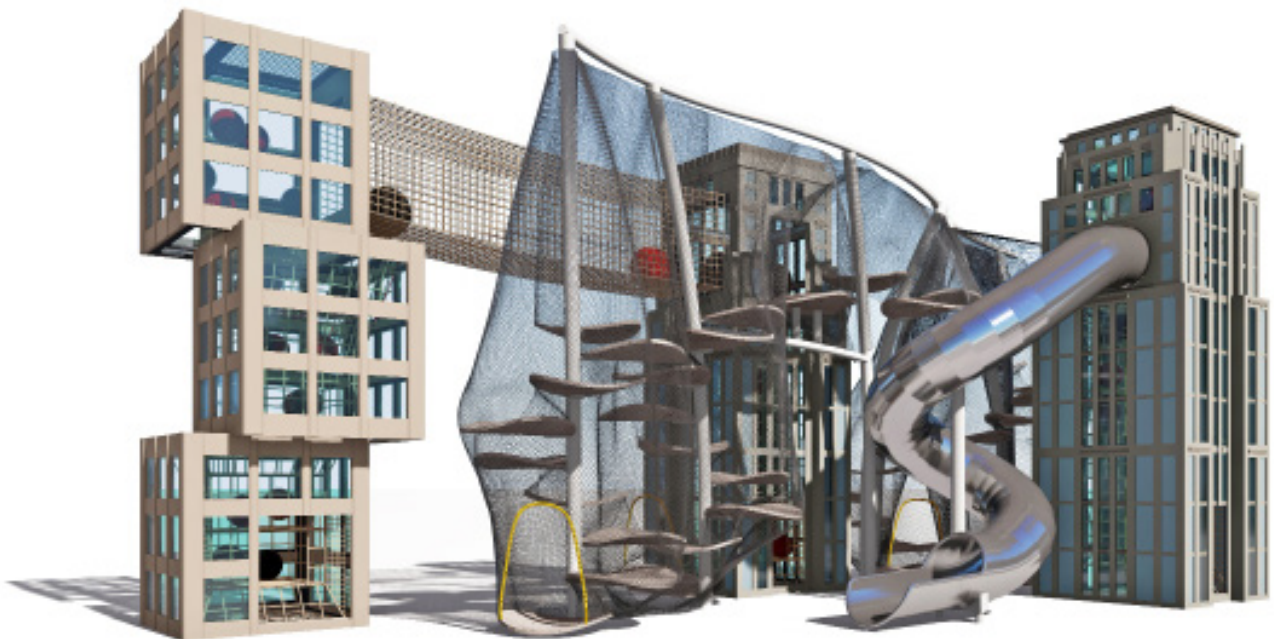

WALLTOPIA

ADVENTURE TRAILS

MAIN BROCHURE

GENERAL INFO

Adventure trail is an elevated playground that allows children from the early age of 3 to play and overcome challenges in a safe, controlled environment. The trails combine colorful houses, tunnels and obstacles to create a memorable and fun experience. Their structure is highly flexible, which makes them a great fit for any entertainment center or playground.

FAIRY LAND

VILLAGE ADVENTURE

INDUSTRIAL WORLD

MONSTER

POLICE STATION

WILD SAFARY

SPACE TRAVEL

STEAMPUNK

BOOMBOX

AMERICAN STYLE

FREE STANDING & EASILY PAIRED

The Adventure Trail is an amazing attraction by itself - it entertains children for hours and hours. But it can also be paired with other entertainment attractions. It makes a great combination with slides, ropes courses and Walltopia's Cloud Climb attraction. And of course, we are always open to exploring new possibilities to integrate it with an attraction of a clients' choice.

Free-standing Adventure Trail

Joined Cloud Climb & Adventure Trail