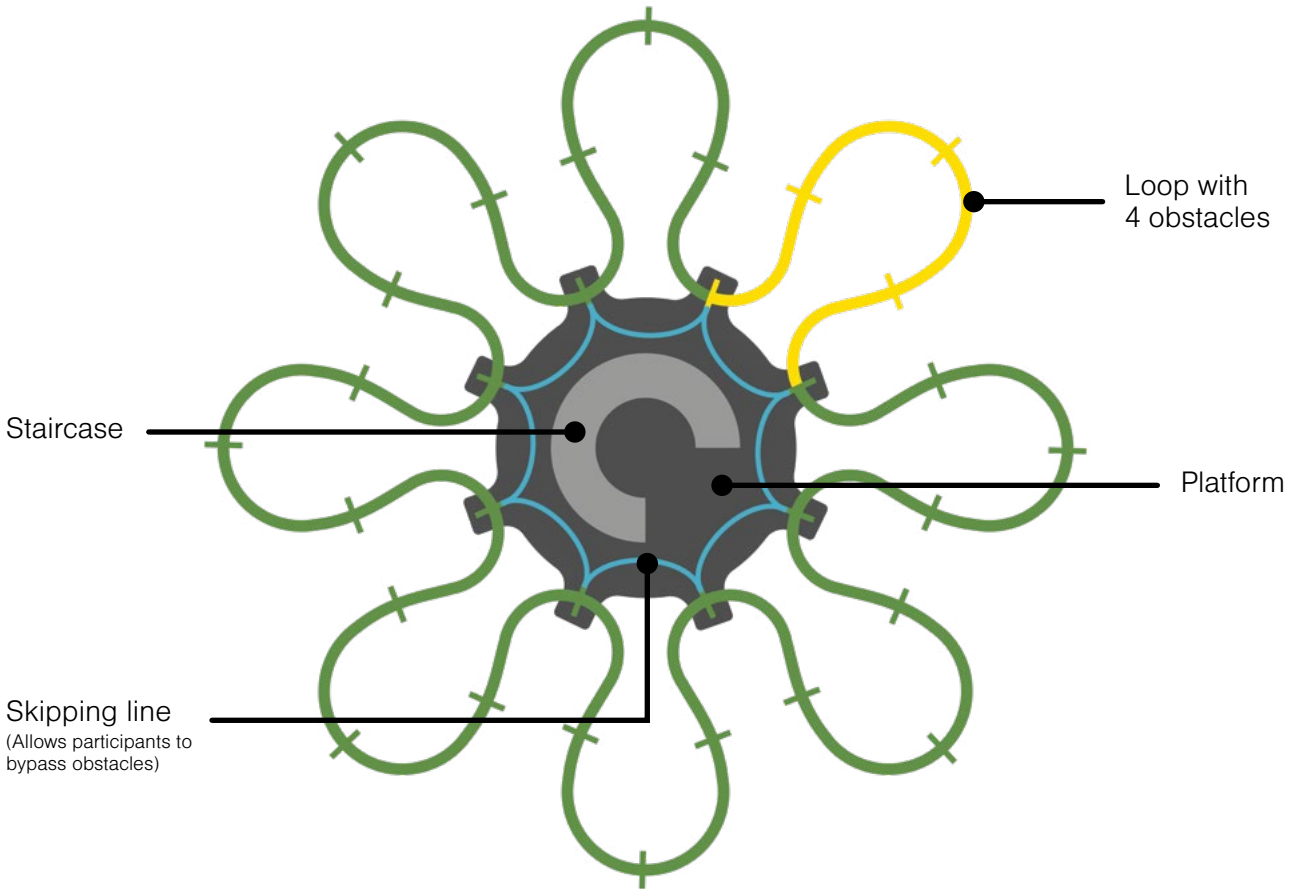

THE TREE COURSE

Nature-inspired architecture to create unforgettable experiences.

The Tree Course is the latest Walltopia ropes course developed to meet the need for a design that is memorable and attractive without losing the focus on ease of operation and efficiency in footprint and materials used.

[WATCH THE ANIMATION](#)

- Futuristic design that makes it the anchor attraction wherever it gets placed
- Innovative single or multilevel course layout to achieve high throughput
- Theming possibilities to better fit in an already existing venue
- Accommodates add-ons such as the Rollglider & QuickFlight
- Viewing deck to increase the capacity

by **WALLTOPIA**

LAYOUT

IN NUMBERS

					
	Obstacles	Optimal capacity	Deck capacity	Height	Operators
Footprint 73 m ² / 786 ft ² Aerial Footprint 570 m ² / 6,150 ft ²					
1 Level	32	48	N/A	12 m / 39 ft	1 - 2
2 Levels	64	96	100	18 m / 59 ft	2 - 4
3 Levels	96	144		26 m / 85 ft	4 - 6