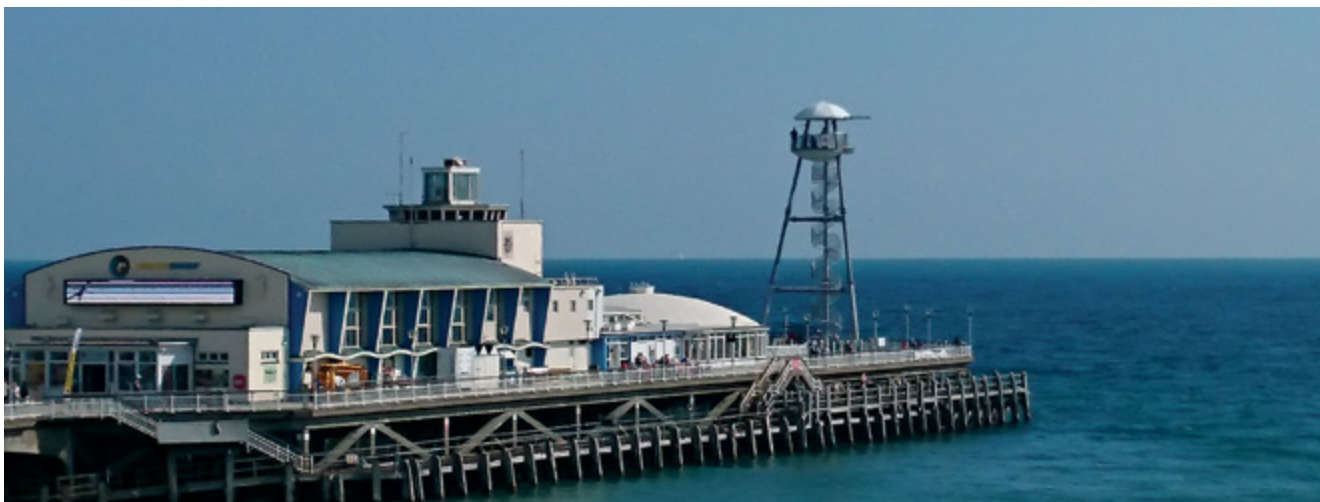

# WALLTOPIA

VIEWPOINT PLATFORMS

# SEE THE WORLD FROM ABOVE

- Introduce your audience to breathtaking sceneries
- Experience the thrill of heights and beauty of nature
- Facility made by a skillful team with over 18 years of experience in steel construction and high altitude work
- In compliance with Eurocode and your local building standards